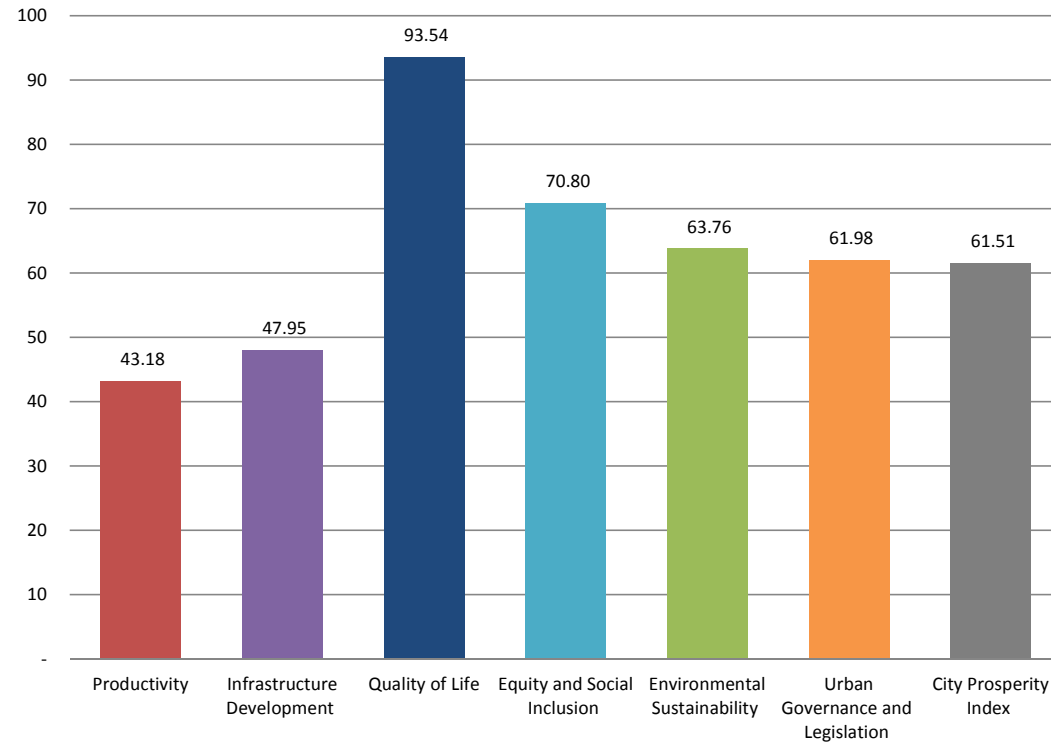

**Gasa  
Bhutan**

## The Structure of the CPI

The following graphic presents the results of each of the six dimensions of the CPI based on the values provided in the latest available year.

## City Prosperity Index

Standard Deviation:  
17.96

UN-Habitat 2014

*\*Values are estimated for training purposes and should not be quoted.*