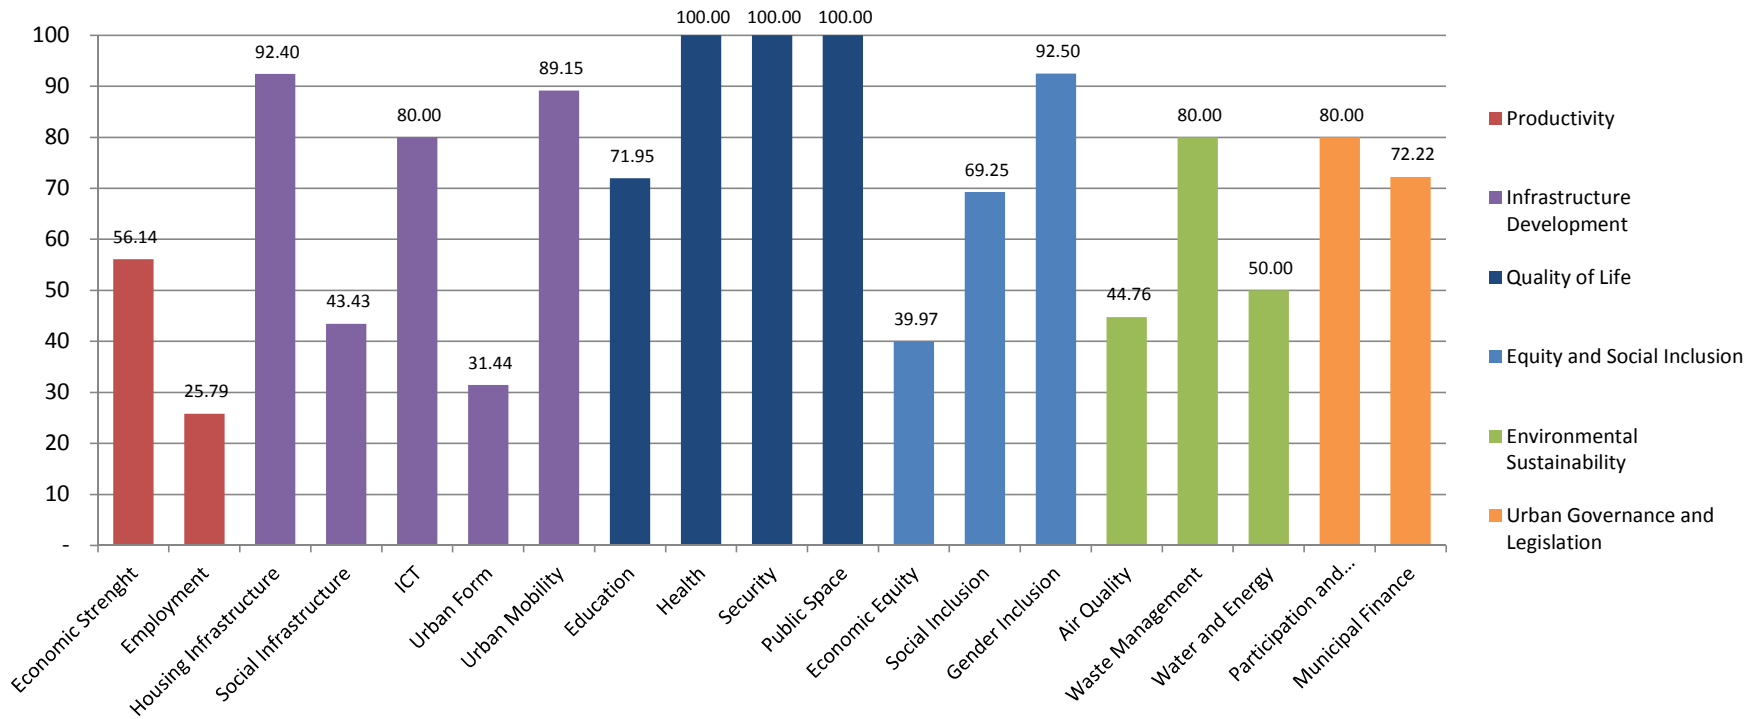

mangan  
india

## Sudbimensions of the CPI

Standard Deviation

24.33

UN-Habitat 2014  
\*Values are estimated for training purposes and should not be quoted.