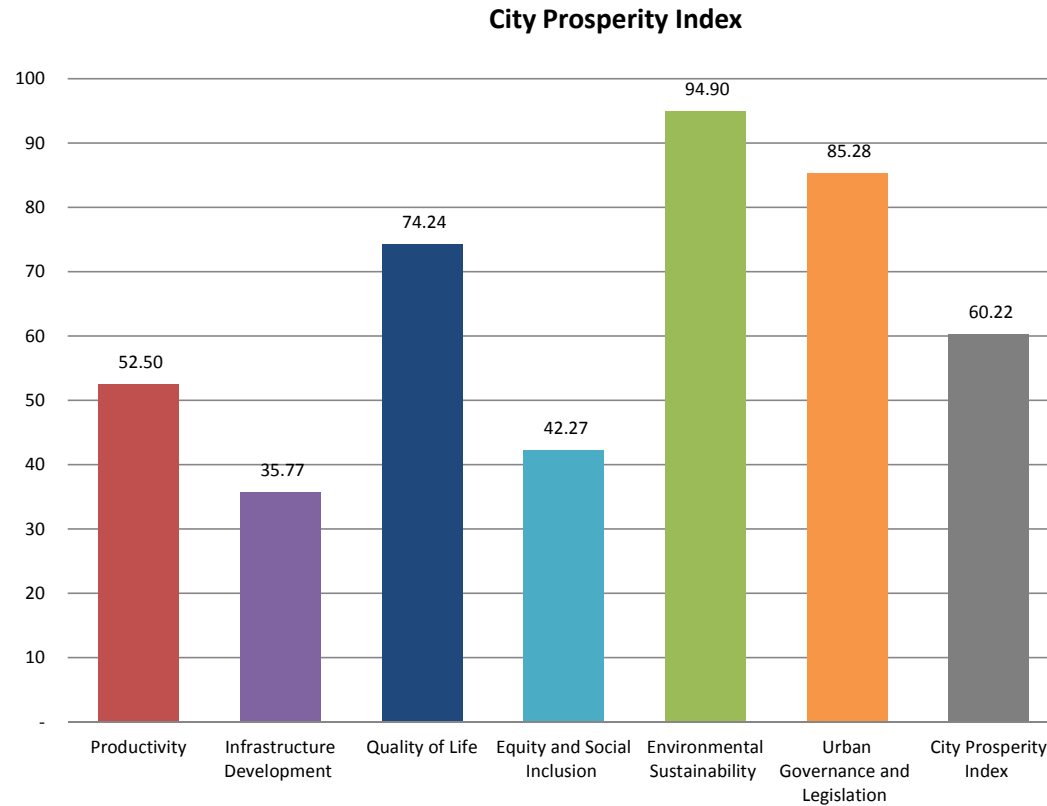

**Can Tho  
vietnam**

## The Structure of the CPI

The following graphic presents the results of each of the six dimensions of the CPI based on the values provided in the latest available year.

*Standard Deviation:*  
24.14

UN-Habitat 2014