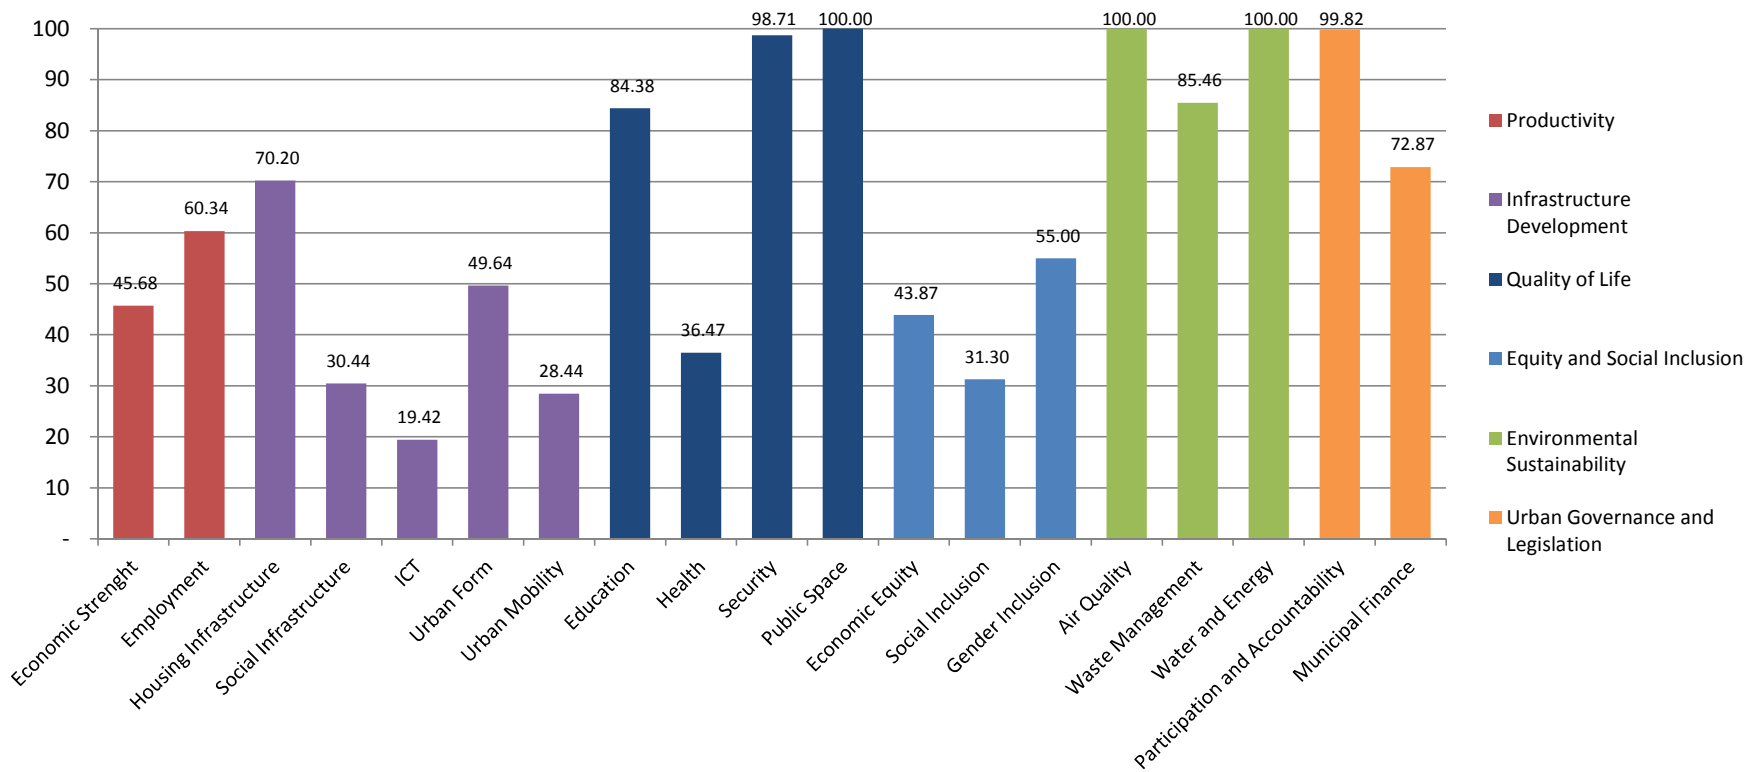

Can Tho  
vietnam

## Sudbimensions of the CPI

Standard Deviation

28.49

UN-Habitat 2014  
\*Values are estimated for training purposes and should not be quoted.