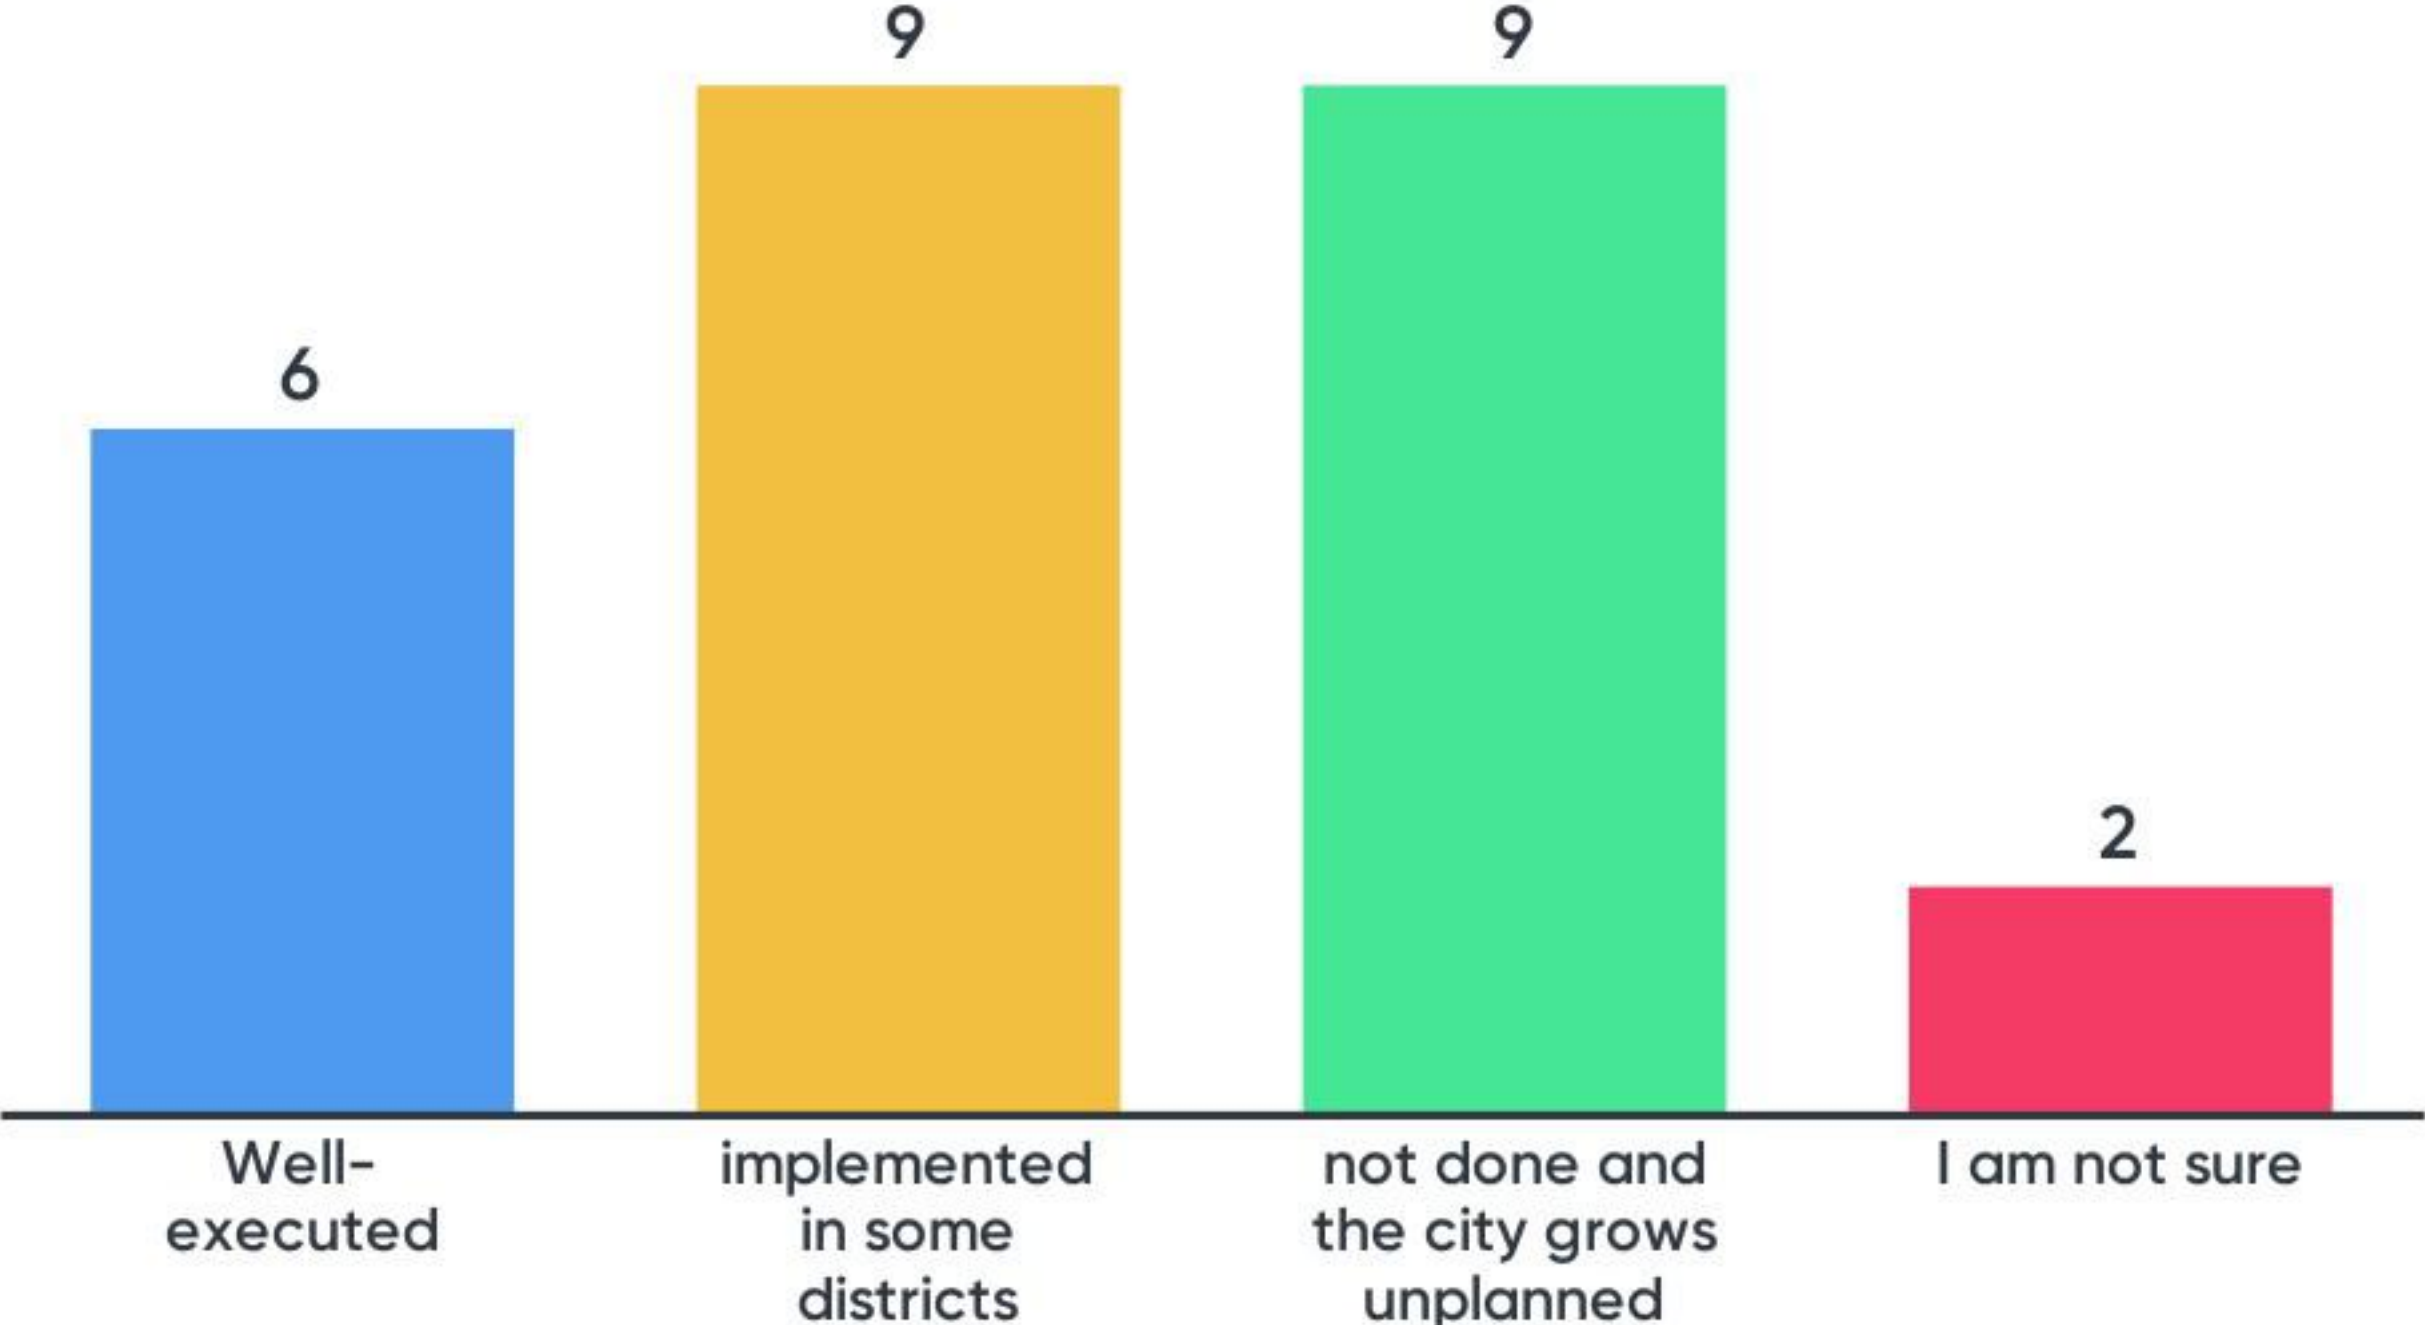

Executive City Lab

Quiz - Fundamentals of Urbanization

UN-Habitat

Addis Ababa, Ethiopia, 9 March 2019

What is the population of the city that you represent?

Would you classify your city as:

Does your city currently have a approved masterplan?

If your city has a masterplan, is it...

The implementation of the master plan is ...

How do I scale the challenges facing the master plan in my city

Which area would you prioritize no 1 to improve conditions in your city?